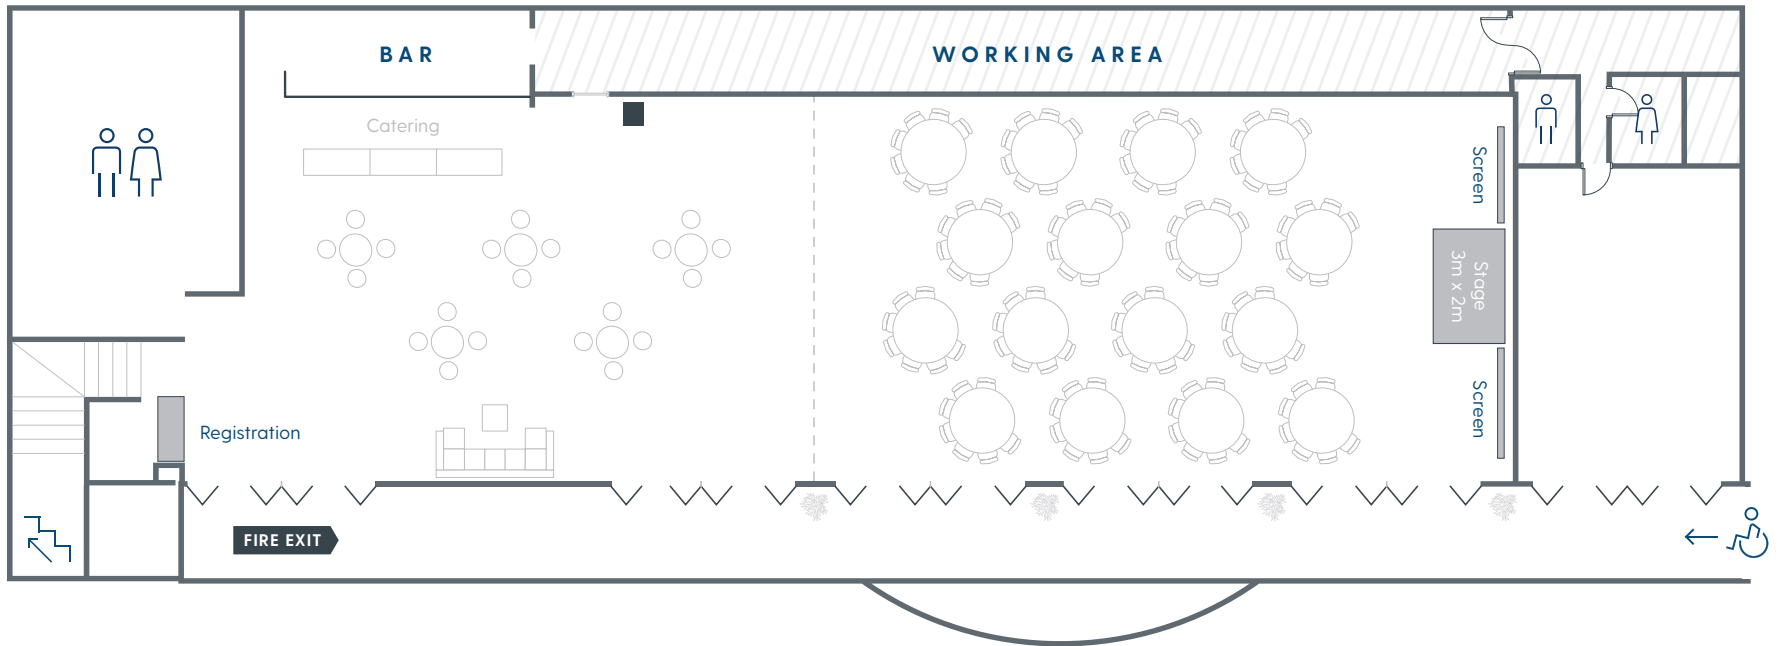

Up to 140 pax

N ↓

Cocktail Event with  
Food Stations

Up to 400 pax

N ↓

THE  
MARITIME  
ROOM  
EVENT SUITE

Princes Wharf, cnr Quay & Hobson Streets,  
Viaduct Harbour  
Auckland City. New Zealand

Ph. 09 302 3496  
E. [info@maritimeroom.co.nz](mailto:info@maritimeroom.co.nz)

Small Cocktail Event with  
Food Stations

Up to 100 pax

N ↓

THE  
MARITIME  
ROOM  
EVENT SUITE

Princes Wharf, cnr Quay & Hobson Streets,  
Viaduct Harbour  
Auckland City. New Zealand

Ph. 09 302 3496  
E. info@maritimeroom.co.nz

Small Conference &  
Networking with Catering

Up to 120 pax

N ↓

THE  
MARITIME  
ROOM  
EVENT SUITE

Princes Wharf, cnr Quay & Hobson Streets,  
Viaduct Harbour  
Auckland City. New Zealand

Ph. 09 302 3496  
E. [info@maritimeroom.co.nz](mailto:info@maritimeroom.co.nz)