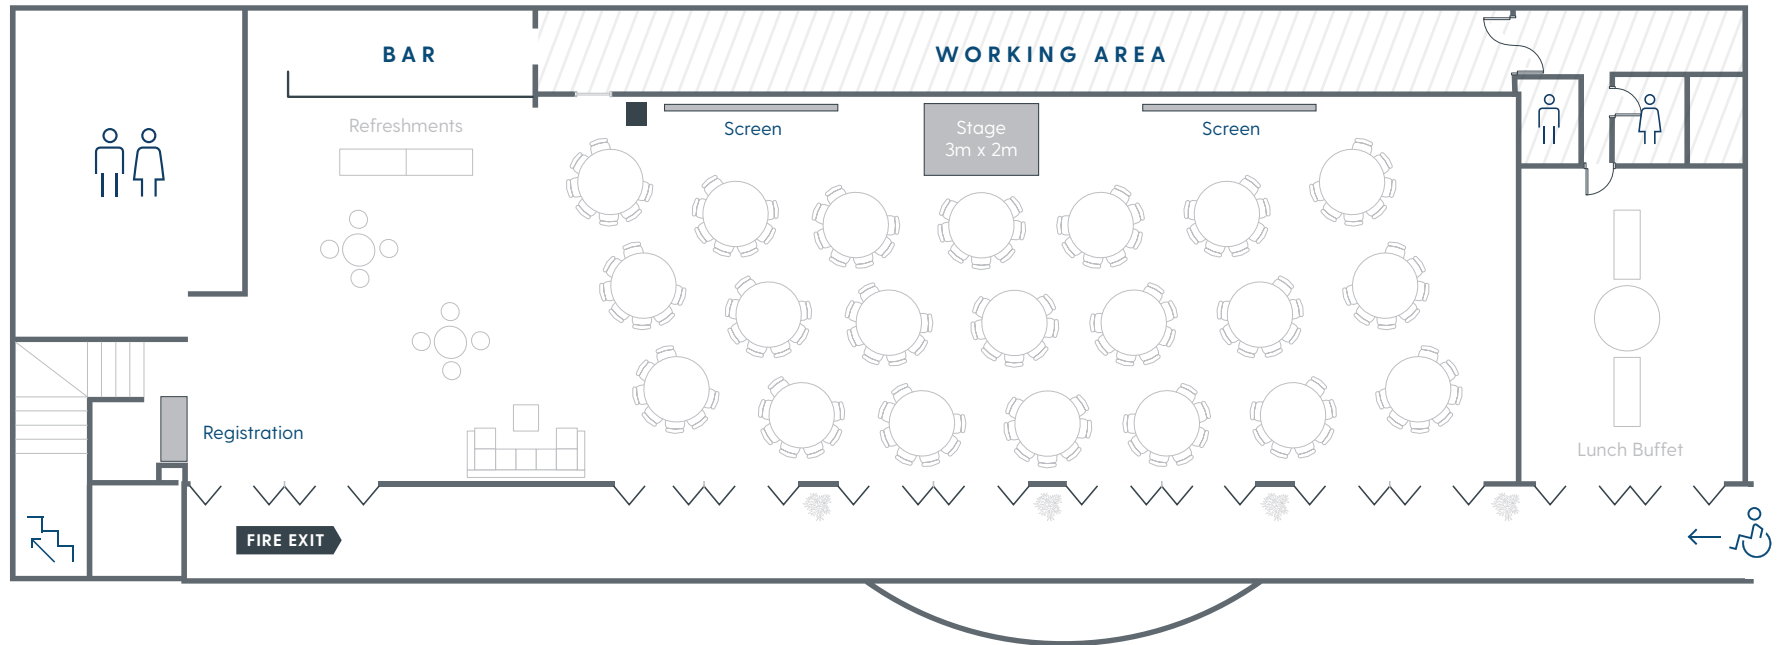

Gala Dinner  
Up to 180 pax

THE  
MARITIME  
ROOM  
EVENT SUITE

Princes Wharf, cnr Quay & Hobson Streets,  
Viaduct Harbour  
Auckland City. New Zealand

Ph. 09 302 3496  
E. info@maritimeroom.co.nz

N ↓

Cabaret Conference  
& Lunch Buffet

Up to 140 pax

N ↓

Cocktail Event with  
Food Stations

Up to 400 pax

N ↓

THE  
MARITIME  
ROOM  
EVENT SUITE

Princes Wharf, cnr Quay & Hobson Streets,  
Viaduct Harbour  
Auckland City. New Zealand

Ph. 09 302 3496  
E. [info@maritimeroom.co.nz](mailto:info@maritimeroom.co.nz)

Small Cocktail Event with  
Food Stations

Up to 100 pax

N ↓

THE  
MARITIME  
ROOM  
EVENT SUITE

Princes Wharf, cnr Quay & Hobson Streets,  
Viaduct Harbour  
Auckland City. New Zealand

Ph. 09 302 3496  
E. info@maritimeroom.co.nz