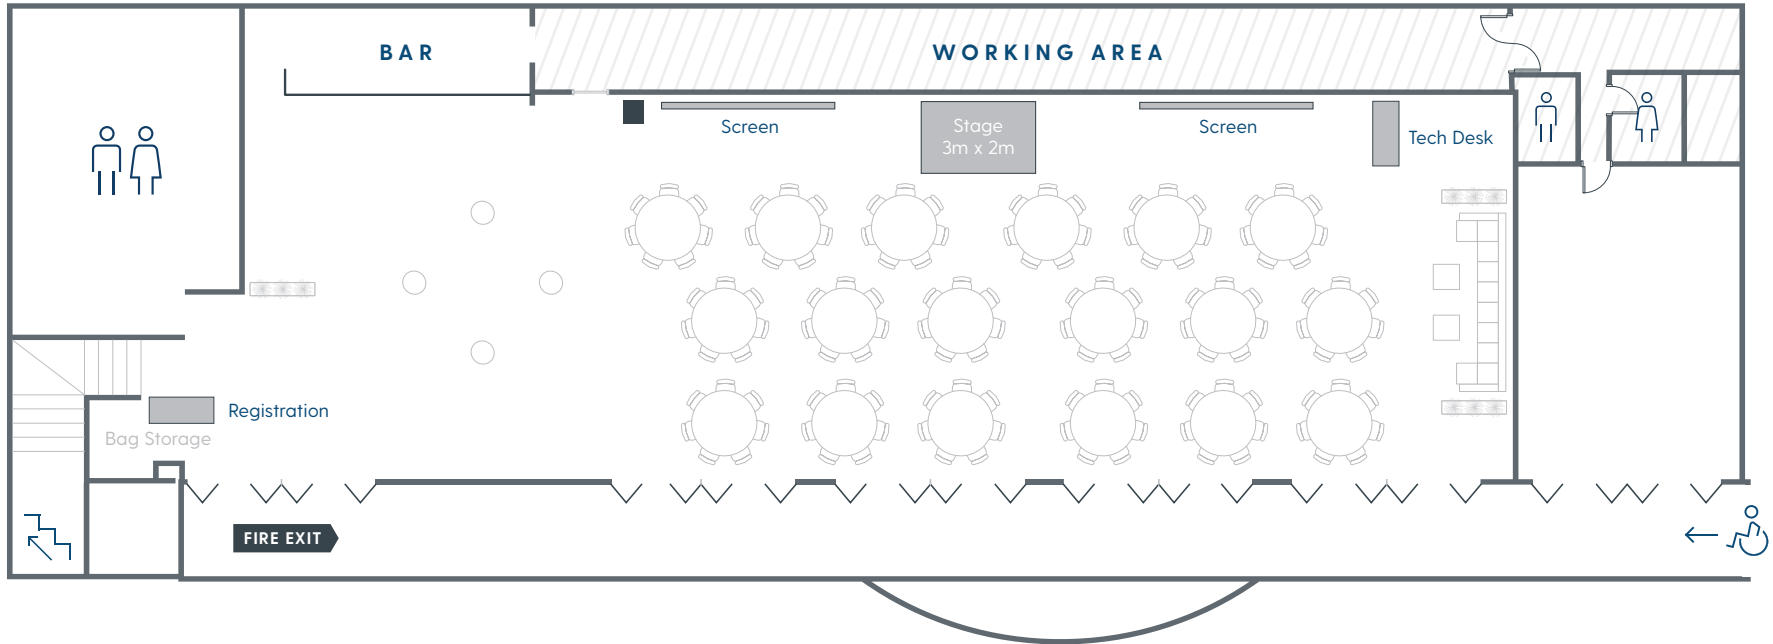

Presentations & Networking

Up to 180 pax

THE  
MARITIME  
ROOM  
EVENT SUITE

Princes Wharf, cnr Quay & Hobson Streets,  
Viaduct Harbour  
Auckland City. New Zealand

Ph. 09 302 3496  
E. info@maritimeroom.co.nz

Gala Dinner  
Up to 180 pax

THE  
MARITIME  
ROOM  
EVENT SUITE

Princes Wharf, cnr Quay & Hobson Streets,  
Viaduct Harbour  
Auckland City. New Zealand

Ph. 09 302 3496  
E. info@maritimeroom.co.nz

N ↓

Cabaret Conference  
& Lunch Buffet

Up to 140 pax

N ↓

Cocktail Event with  
Food Stations

Up to 400 pax

N ↓

THE  
MARITIME  
ROOM  
EVENT SUITE

Princes Wharf, cnr Quay & Hobson Streets,  
Viaduct Harbour  
Auckland City. New Zealand

Ph. 09 302 3496  
E. [info@maritimeroom.co.nz](mailto:info@maritimeroom.co.nz)