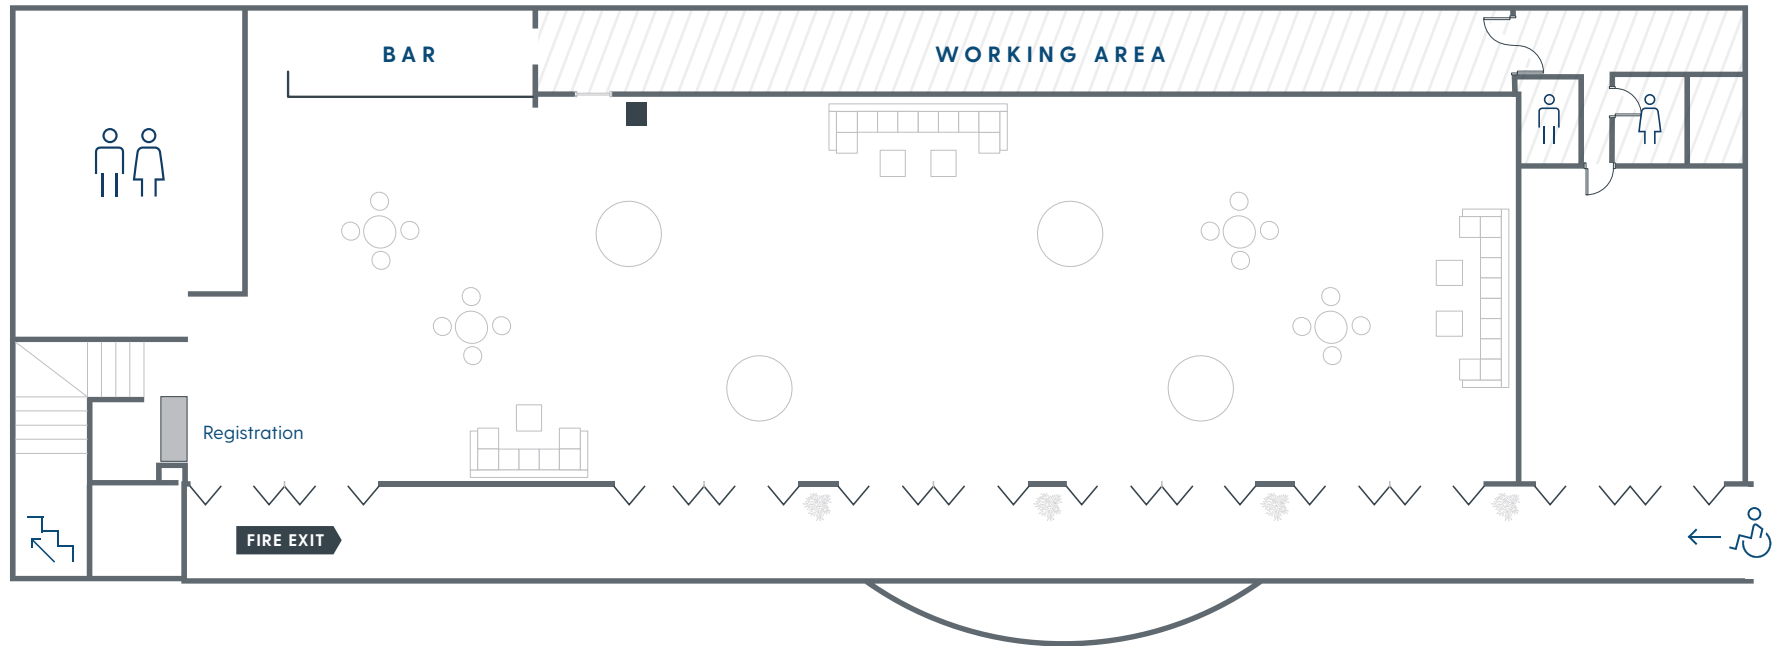

Up to 140 pax

N ↓

Cocktail Event with  
Food Stations

Up to 400 pax

N ↓

THE  
MARITIME  
ROOM  
EVENT SUITE

Princes Wharf, cnr Quay & Hobson Streets,  
Viaduct Harbour  
Auckland City. New Zealand

Ph. 09 302 3496  
E. [info@maritimeroom.co.nz](mailto:info@maritimeroom.co.nz)

Small Cocktail Event with  
Food Stations

Up to 100 pax

N ↓

THE  
MARITIME  
ROOM  
EVENT SUITE

Princes Wharf, cnr Quay & Hobson Streets,  
Viaduct Harbour  
Auckland City. New Zealand

Ph. 09 302 3496  
E. info@maritimeroom.co.nz