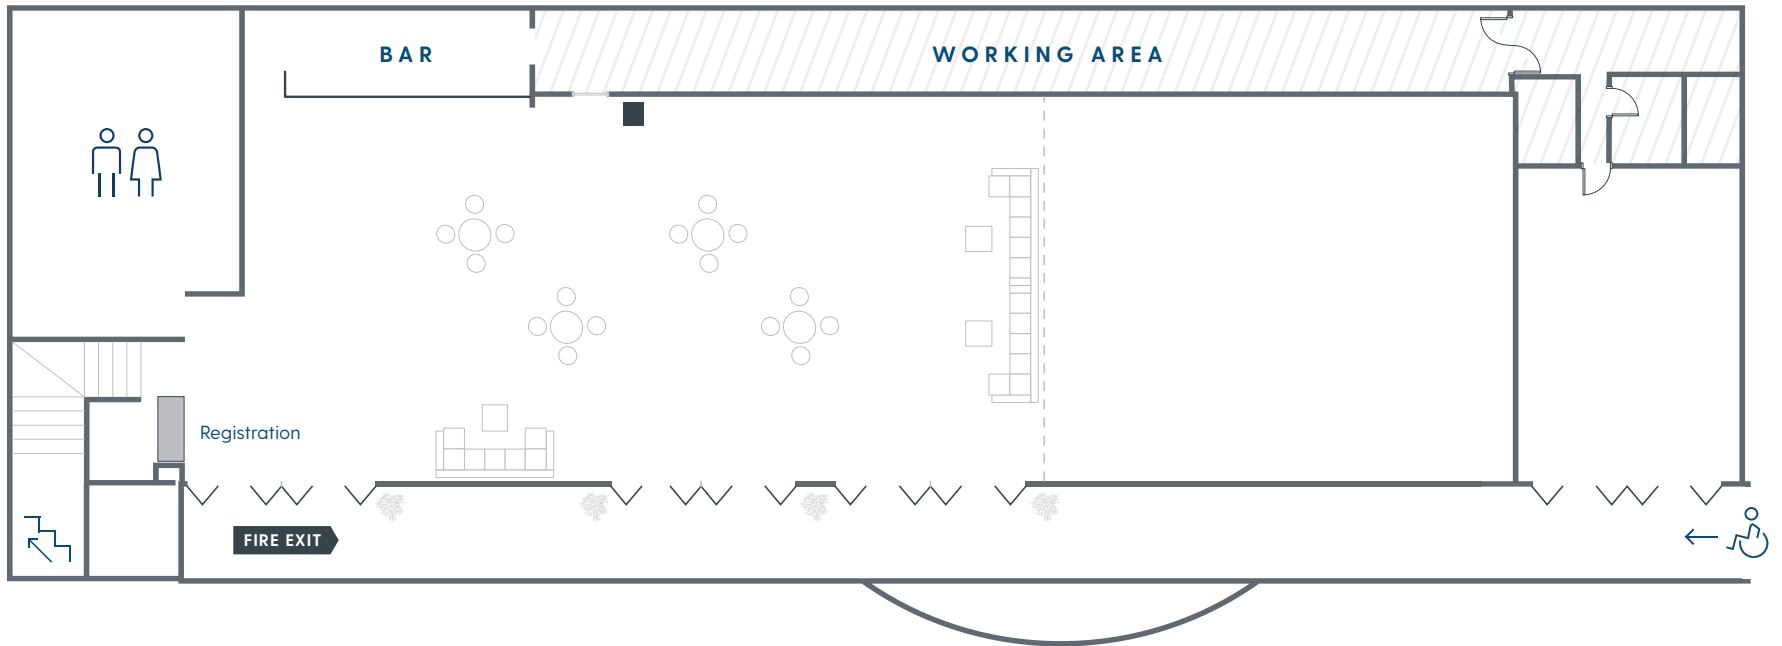

Up to 140 pax

N ↓

Cocktail Event with  
Food Stations

Up to 400 pax

N ↓

THE  
MARITIME  
ROOM  
EVENT SUITE

Princes Wharf, cnr Quay & Hobson Streets,  
Viaduct Harbour  
Auckland City. New Zealand

Ph. 09 302 3496  
E. [info@maritimeroom.co.nz](mailto:info@maritimeroom.co.nz)

Small Cocktail Event with  
Food Stations

Up to 100 pax

N ↓

THE  
MARITIME  
ROOM  
EVENT SUITE

Princes Wharf, cnr Quay & Hobson Streets,  
Viaduct Harbour  
Auckland City. New Zealand

Ph. 09 302 3496  
E. info@maritimeroom.co.nz